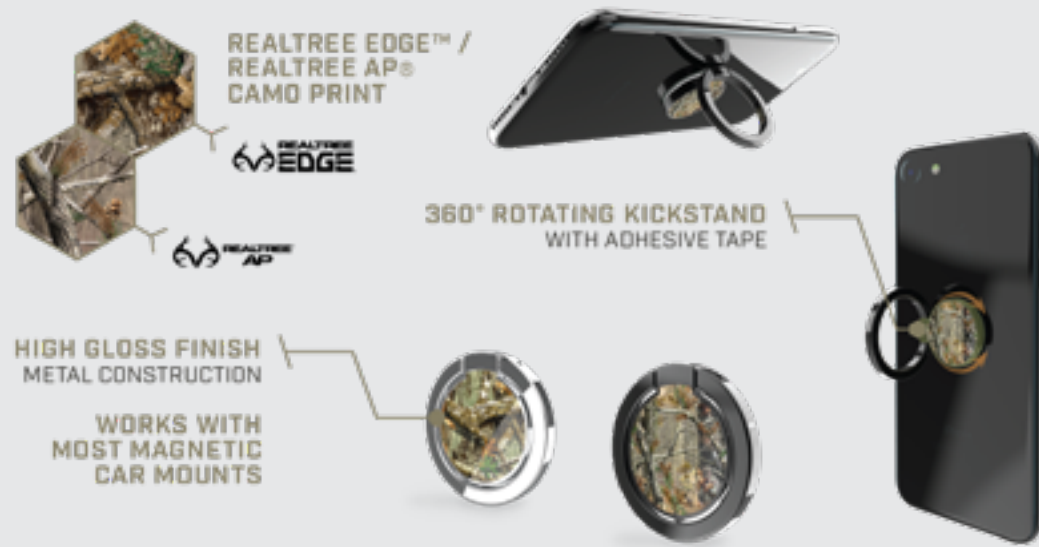

REALTREE EDGE™
VERTICAL UNIVERSAL
PHONE CASE

for devices with screen size up to 6.5 inches

ITEM 9245
UPC 842935092459
INNER 4 PCS MASTER 24 PCS

Realtree EDGE™ camo print
constructed for reliability and performance
durable nylon material, industrial strength velcro and elastic side bands allows the flexibility to accommodate different device sizes
soft inner lining
protects sensitive parts of a phone, such as its screen
multiple carrying options
built-in metal clip for quick belt or pocket attachment. Horizontal and vertical belt loop feature for added carrying security
product dimensions
2.31" x 3.32" x 1.82"

AUDIO

REALTREE EDGE™
STEREO EARBUDS WITH MIC

ITEM 9221
UPC 842935092213
INNER 4 PCS MASTER 24 PCS

Realtree EDGE™ camo print
in-line control with microphone
gold-plated 3.5mm AUX plug
reduced signal loss and offers reliable performance
tough metal housing
light weight design leaves external noise out delivering
clear and enhanced sound
double-braided cable
tangle-free and durable
soft silicone ear plugs
providing a super comfortable noise reducing fit

REALTREE EDGE™
AUX CABLE

3' ITEM 9235
UPC 842935092350
INNER 4 PCS MASTER 24 PCS

6' ITEM 9239
UPC 842935092398
INNER 4 PCS MASTER 24 PCS

Realtree EDGE™ camo print
gold-plated 3.5mm AUX plug
reduced signal loss and offers reliable performance
tough metal housing
light weight design leaves external noise out delivering
clear and enhanced sound
double-braided cable
tangle-free and durable

KICKSTAND

**REALTREE EDGE™
STICK ON KICKSTAND**

ITEM 9222
 UPC 842935092220
 INNER 4 PCS MASTER 24 PCS

Realtree EDGE™ camo print
 works with most magnetic car mounts
 360° rotating kickstand
 with adhesive tape for maximum durability
 high gloss finish
 Metal Construction