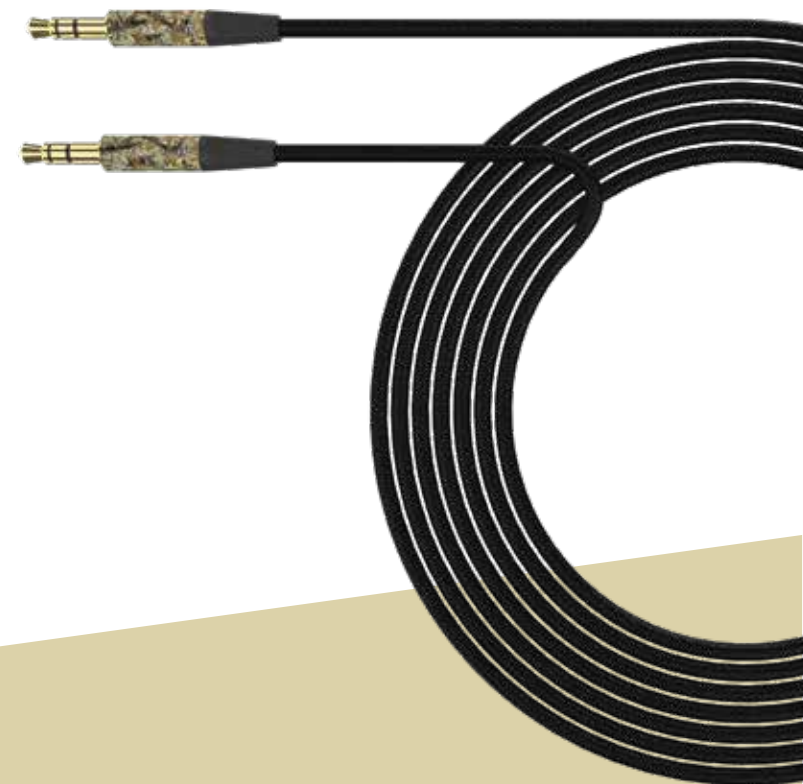

 durable double-braided nylon cable
delicate detailed texture

 silkscreen printing
on PC housing

 support up to 5V/2.4A

REALTREE EDGE™

MICRO USB CABLE

ITEM 9232
UPC 842935092329
INNER 4 PC
MASTER 24 PC

ITEM 9236
UPC 842935092367
INNER 4 PC
MASTER 24 PC

durable double-braided nylon cable
delicate detailed texture

silkscreen printing
on PC housing

support up to 5V/2.4A

REALTREE EDGE™

TYPE-C USB CABLE

ITEM 9234
UPC 842935092343
INNER 4 PC
MASTER 24 PC

ITEM 9238
UPC 842935092381
INNER 4 PC
MASTER 24 PC

durable double-braided nylon cable
delicate detailed texture

silkscreen printing
on PC housing

support up to 5V/2.4A

REALTREE EDGE™

AUX CABLE

ITEM 9235
UPC 842935092350
INNER 4 PC
MASTER 24 PC

ITEM 9239
UPC 842935092398
INNER 4 PC
MASTER 24 PC

durable double-braided nylon cable
delicate detailed texture

silkscreen printing
on PC housing

support up to 5V/2.4A