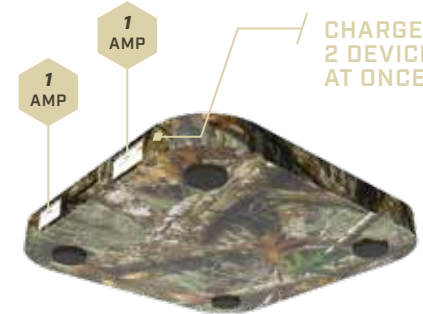

charge 2 devices at once easy access dual USB outputs

fast charging >8mm transmission distance

CERTIFIED SINGLE COIL QI WIRELESS CHARGER WITH MATTE POLYCARBONATE BODY

>8mm TRANSMISSION DISTANCE FAST CHARGING WITH DUAL USB OUTPUTS

MICRO USB INPUT 5V/1A

REALTREE EDGE™ CAMO PRINT

REALTREE EDGE™/REALTREE AP®

CAMO STICK ON KICKSTAND

ITEM	9223	UPC	842935092237
ITEM	9222	UPC	842935092220
INNER	4 PC	MASTER	0 PC

360° ROTATING KICKSTAND WITH ADHESIVE TAPE