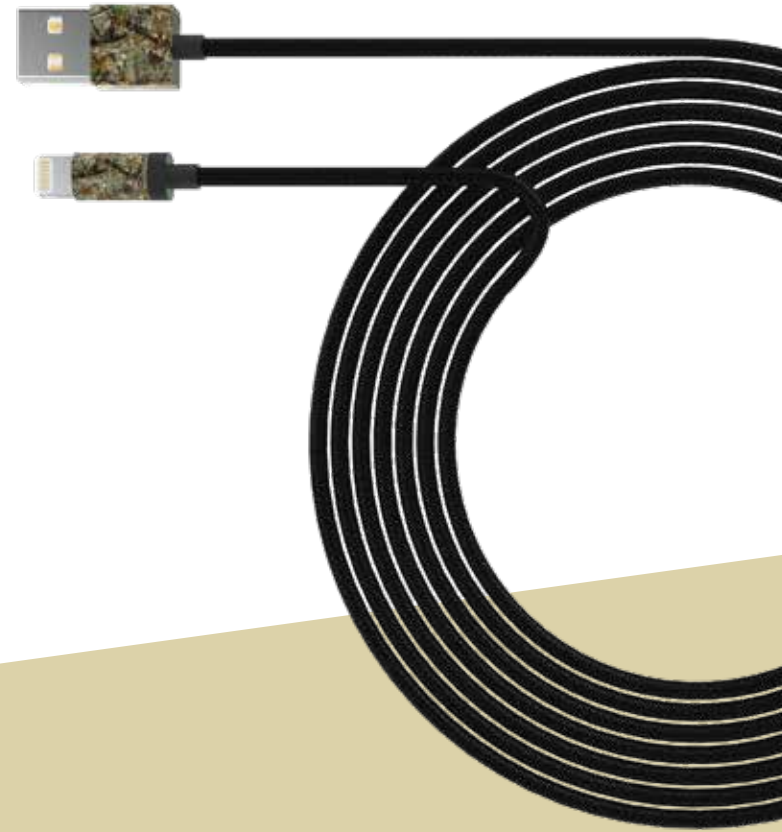

REALTREE EDGE™
CAR CHARGER
2.4A/2 PORTS

ITEM 9207
UPC 842935092077
INNER 4 PC
MASTER 24 PC

overload/overcurrent protection
 ABS body

dual usb
 wall adapter
 AC 100-240 V input

fast charging
 DC 5V/2.1A output
 charges 2 devices at once

Made for
iPhone | iPad | iPod

REALTREE EDGE™

LIGHTNING™ CABLE

3'

ITEM 9233
UPC 684293509236
INNER 4 PC
MASTER 24 PC

6'

ITEM 9237
UPC 842935092374
INNER 4 PC
MASTER 24 PC

 MFi Apple MFi certified Lightning™ cable

 durable double-braided nylon cable
delicate detailed texture

 silkscreen printing
on PC housing

 support up to 5V/2.4A

REALTREE EDGE™

MICRO USB CABLE

ITEM 9232
UPC 842935092329
INNER 4 PC
MASTER 24 PC

ITEM 9236
UPC 842935092367
INNER 4 PC
MASTER 24 PC

durable double-braided nylon cable
delicate detailed texture

silkscreen printing
on PC housing

support up to 5V/2.4A

REALTREE EDGE™

TYPE-C USB CABLE

ITEM 9234
UPC 842935092343
INNER 4 PC
MASTER 24 PC

ITEM 9238
UPC 842935092381
INNER 4 PC
MASTER 24 PC