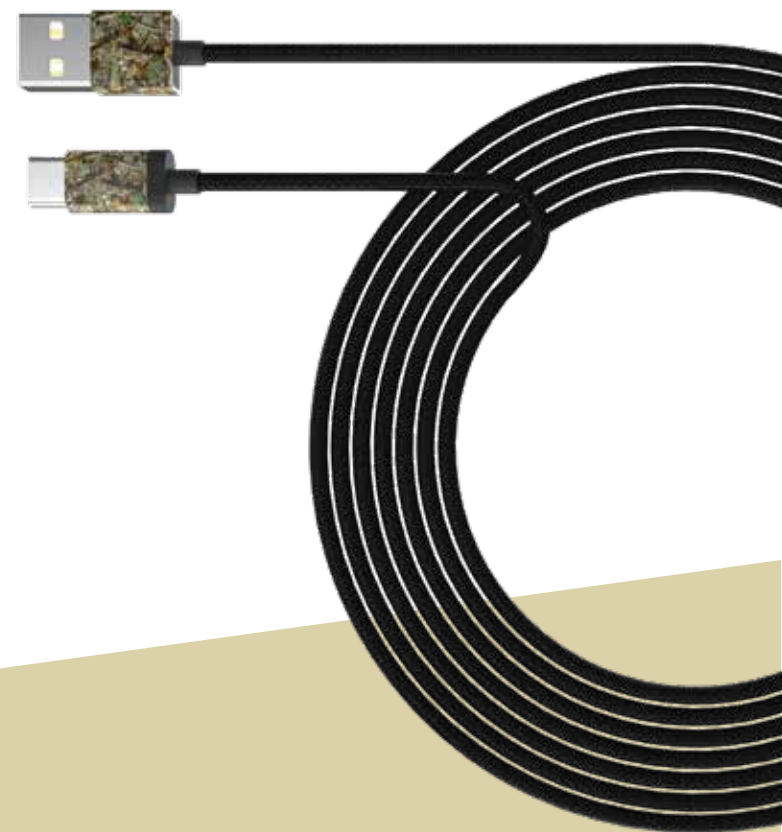

 durable double-braided nylon cable
delicate detailed texture

 silkscreen printing
on PC housing

 support up to 5V/2.4A

REALTREE EDGE™

MICRO USB CABLE

ITEM 9232
UPC 842935092329
INNER 4 PC
MASTER 24 PC

ITEM 9236
UPC 842935092367
INNER 4 PC
MASTER 24 PC

durable double-braided nylon cable
delicate detailed texture

silkscreen printing
on PC housing

support up to 5V/2.4A

REALTREE EDGE™

TYPE-C USB CABLE

ITEM 9234
UPC 842935092343
INNER 4 PC
MASTER 24 PC

ITEM 9238
UPC 842935092381
INNER 4 PC
MASTER 24 PC

durable double-braided nylon cable
delicate detailed texture

silkscreen printing
on PC housing

support up to 5V/2.4A

REALTREE EDGE™

AUX CABLE

ITEM 9235
UPC 842935092350
INNER 4 PC
MASTER 24 PC

ITEM 9239
UPC 842935092398
INNER 4 PC
MASTER 24 PC