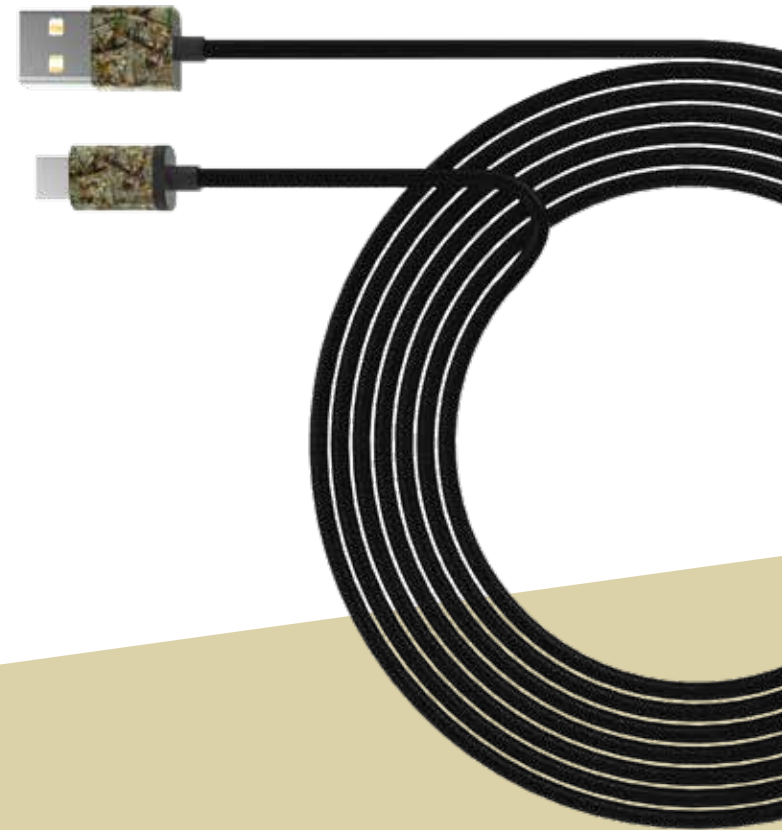

Made for
iPhone | iPad | iPod

REALTREE EDGE™

LIGHTNING™ CABLE

3'

ITEM 9233
UPC 684293509236
INNER 4 PC
MASTER 24 PC

6'

ITEM 9237
UPC 842935092374
INNER 4 PC
MASTER 24 PC

 MFi Apple MFi certified Lightning™ cable

 durable double-braided nylon cable
delicate detailed texture

 silkscreen printing
on PC housing

 support up to 5V/2.4A

REALTREE EDGE™

MICRO USB CABLE

ITEM 9232
UPC 842935092329
INNER 4 PC
MASTER 24 PC

ITEM 9236
UPC 842935092367
INNER 4 PC
MASTER 24 PC

durable double-braided nylon cable
delicate detailed texture

silkscreen printing
on PC housing

support up to 5V/2.4A

REALTREE EDGE™

TYPE-C USB CABLE

ITEM 9234
UPC 842935092343
INNER 4 PC
MASTER 24 PC

ITEM 9238
UPC 842935092381
INNER 4 PC
MASTER 24 PC

durable double-braided nylon cable
delicate detailed texture

silkscreen printing
on PC housing

support up to 5V/2.4A

REALTREE EDGE™

AUX CABLE

ITEM 9235
UPC 842935092350
INNER 4 PC
MASTER 24 PC

ITEM 9239
UPC 842935092398
INNER 4 PC
MASTER 24 PC